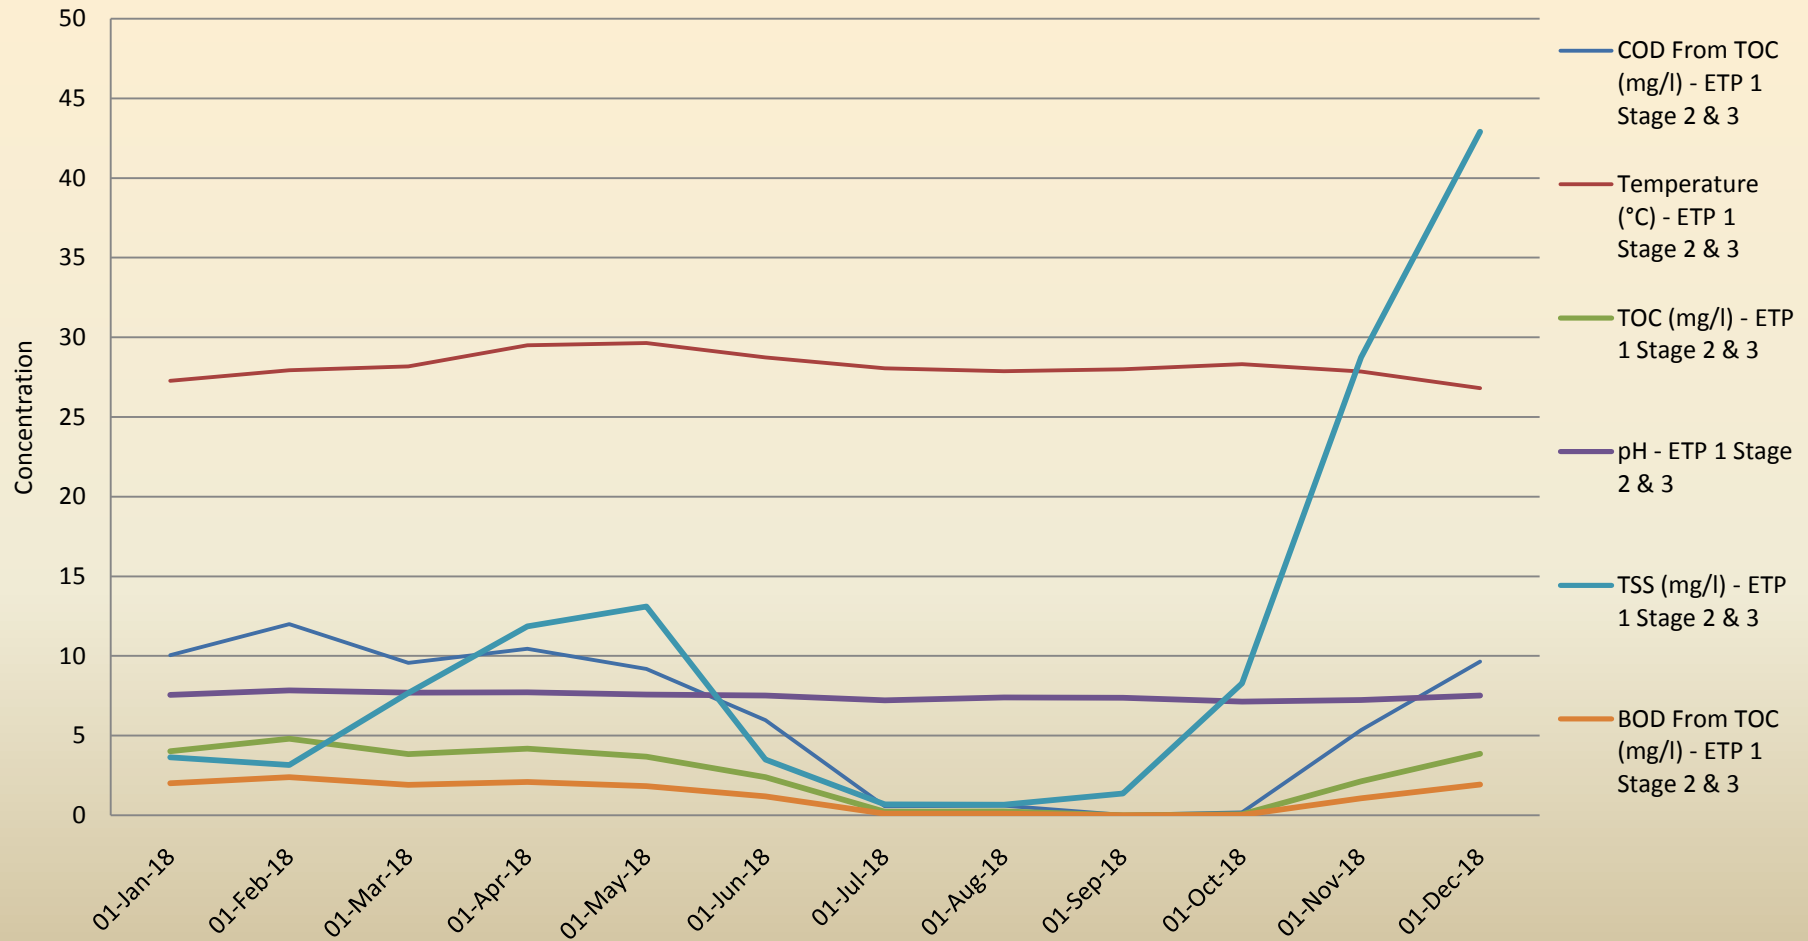

### Annual Effluent Trend in M/s. Vindhyachal Super Thermal Power Station, Dist. Singrauli (M.P.)