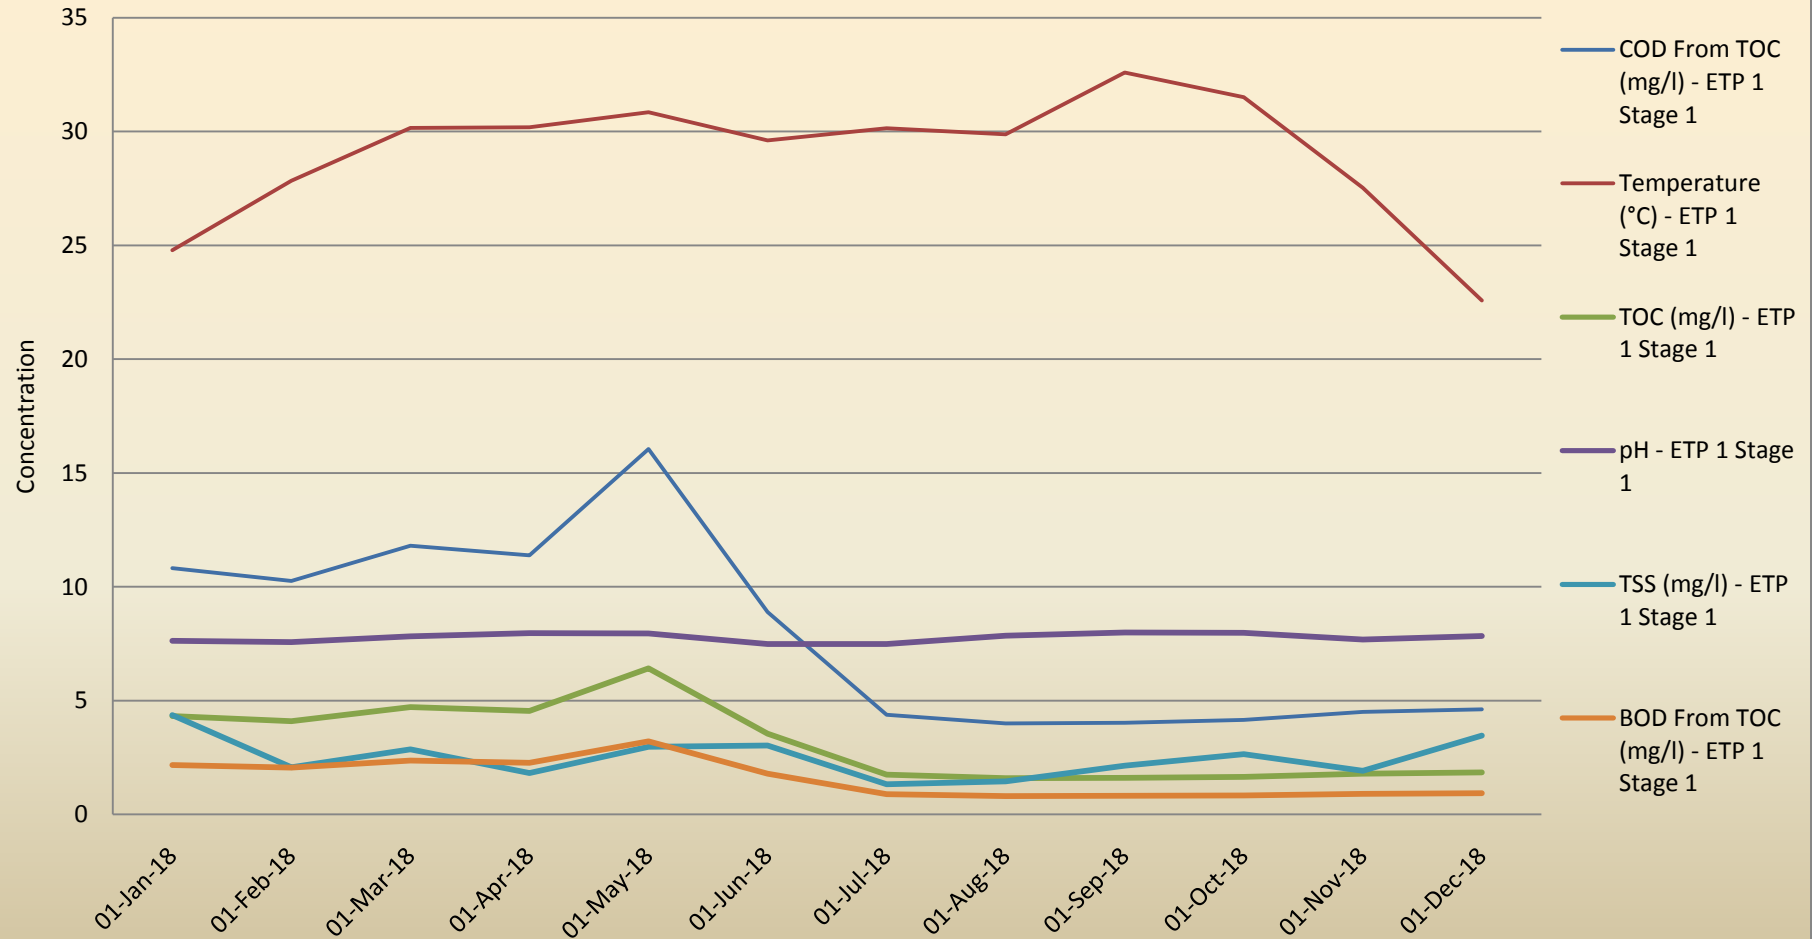

### Annual Effluent Trend in M/s. Vindhyachal Super Thermal Power Station, Dist. Singrauli (M.P.)