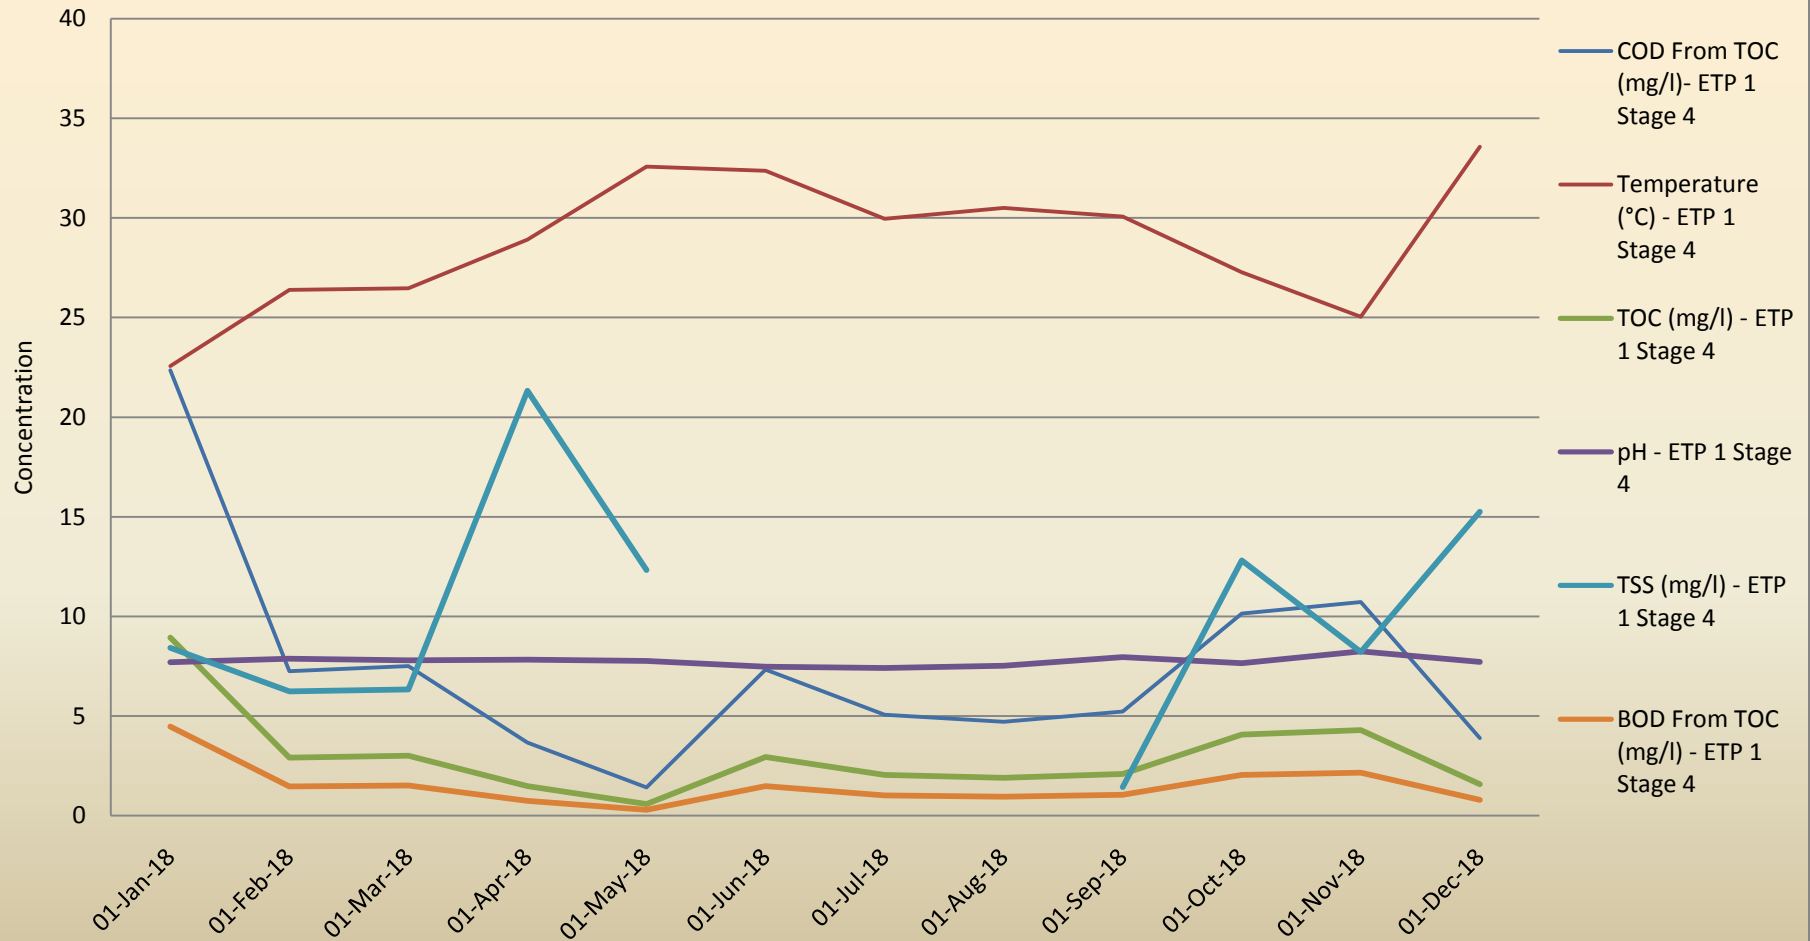

### Annual Effluent Trend in M/s. Vindhyachal Super Thermal Power Station, Dist. Singrauli (M.P.)